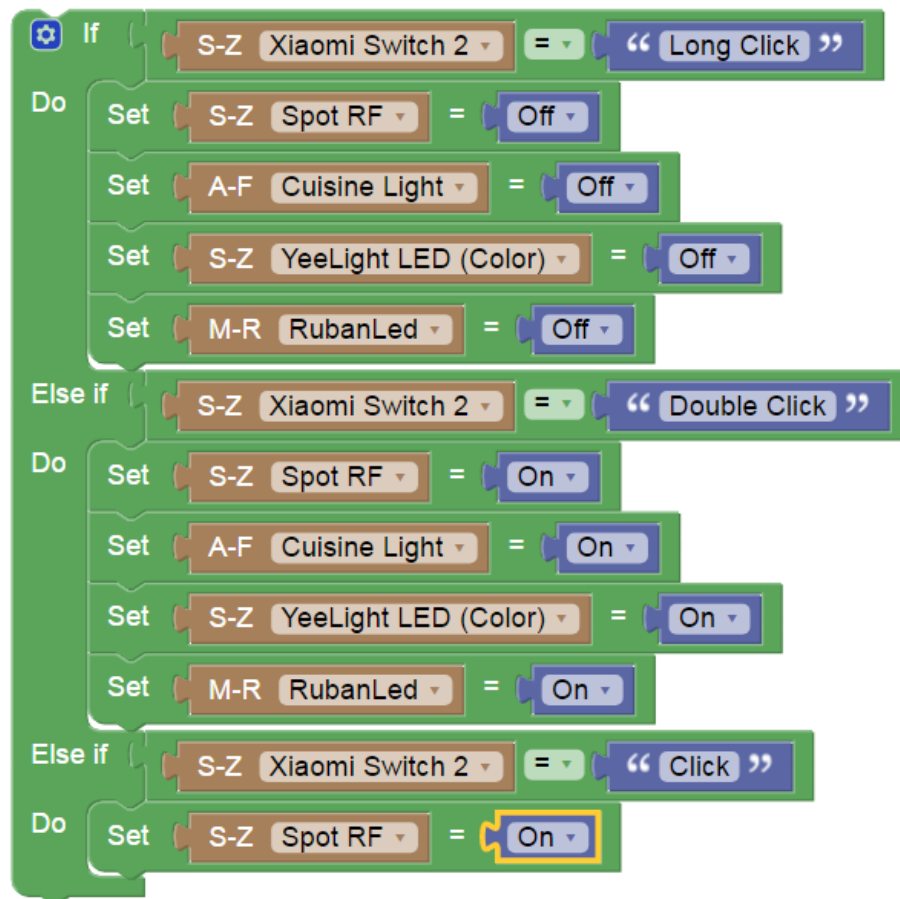

Domoticz - Programozás