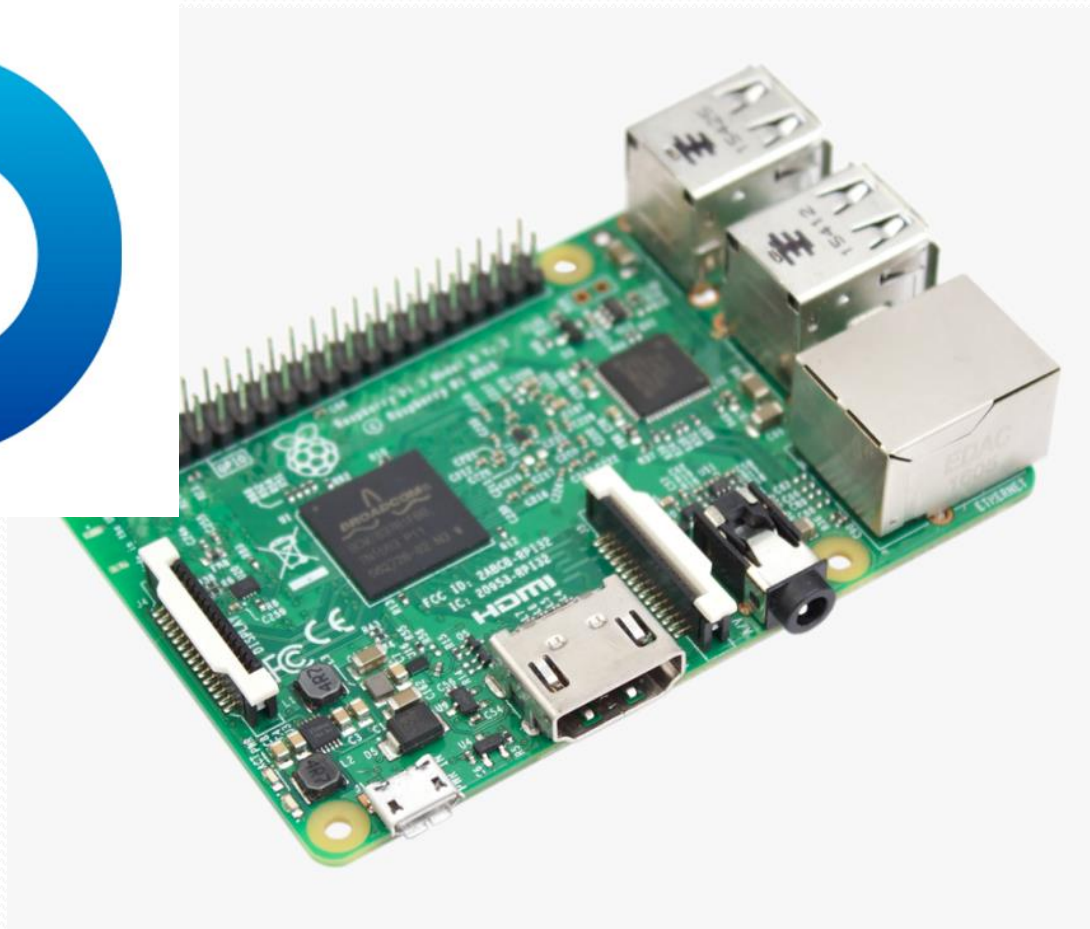

Raspberry Pi - Domoticz